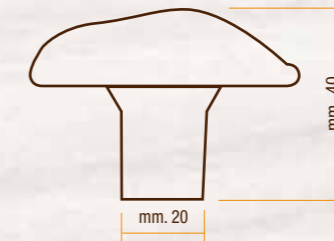

COD. 20.431