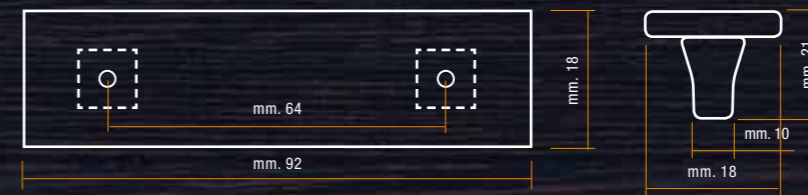

COD. 15.131