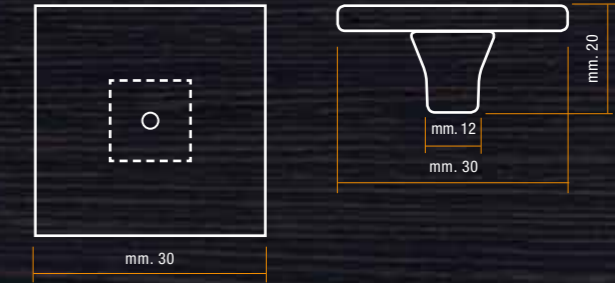

Middle Age Bronze - FINISHING 31

Nickel Lucido - FINITURA 38

Polished Nickel - FINISHING 38

Bianco Perla - FINITURA 40

Pearl White - FINISHING 40

COD. 25.132

COD. 25.131

COD. 25.130