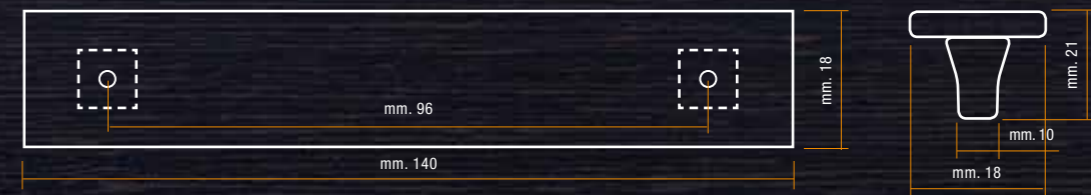

COD. 15.130