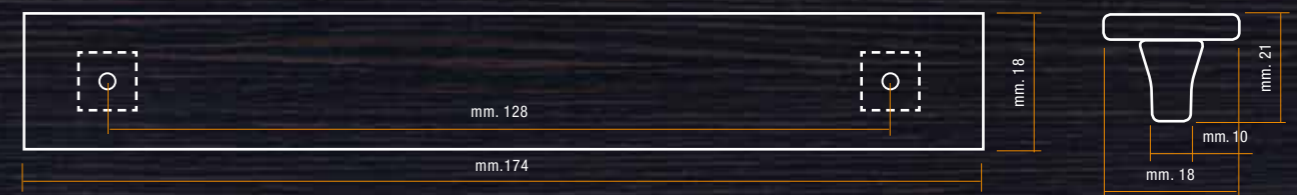

COD. 15.129