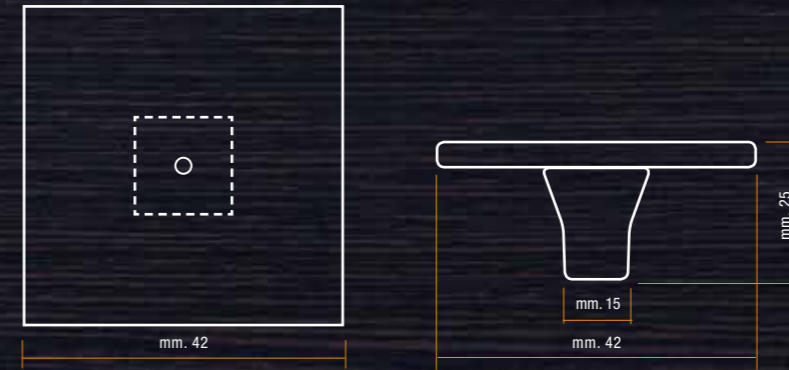

Middle Age Bronze - FINISHING 31

Nickel Lucido - FINITURA 38

Polished Nickel - FINISHING 38

Bianco Perla - FINITURA 40

Pearl White - FINISHING 40

COD. 25.132

COD. 25.131

COD. 25.130